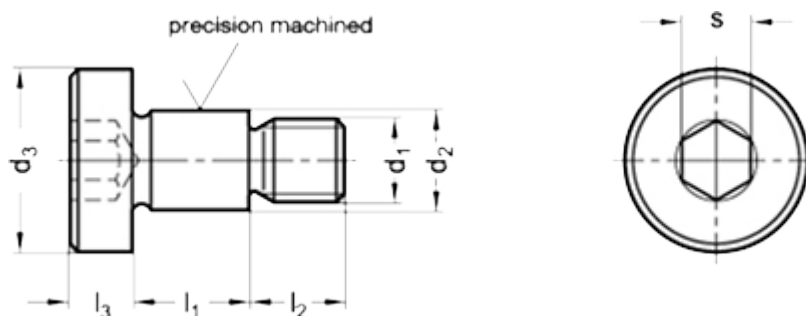

Article number: 207321M141618NI

Description: E+G Shoulder screw  
GN 732.1-M14-16-18-NI

## Measures