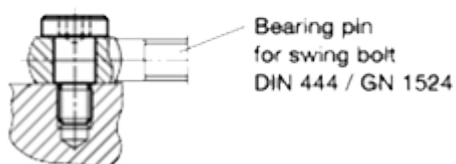

Application example

d_1	= M 14
d_2	= 16 -0.05/-0.08
d_3	= 25
$l_1 + 0.20/+0.13$	= 18
l_2	= 19
l_3	= 8
s	= 8
Weight in (g)	= 51